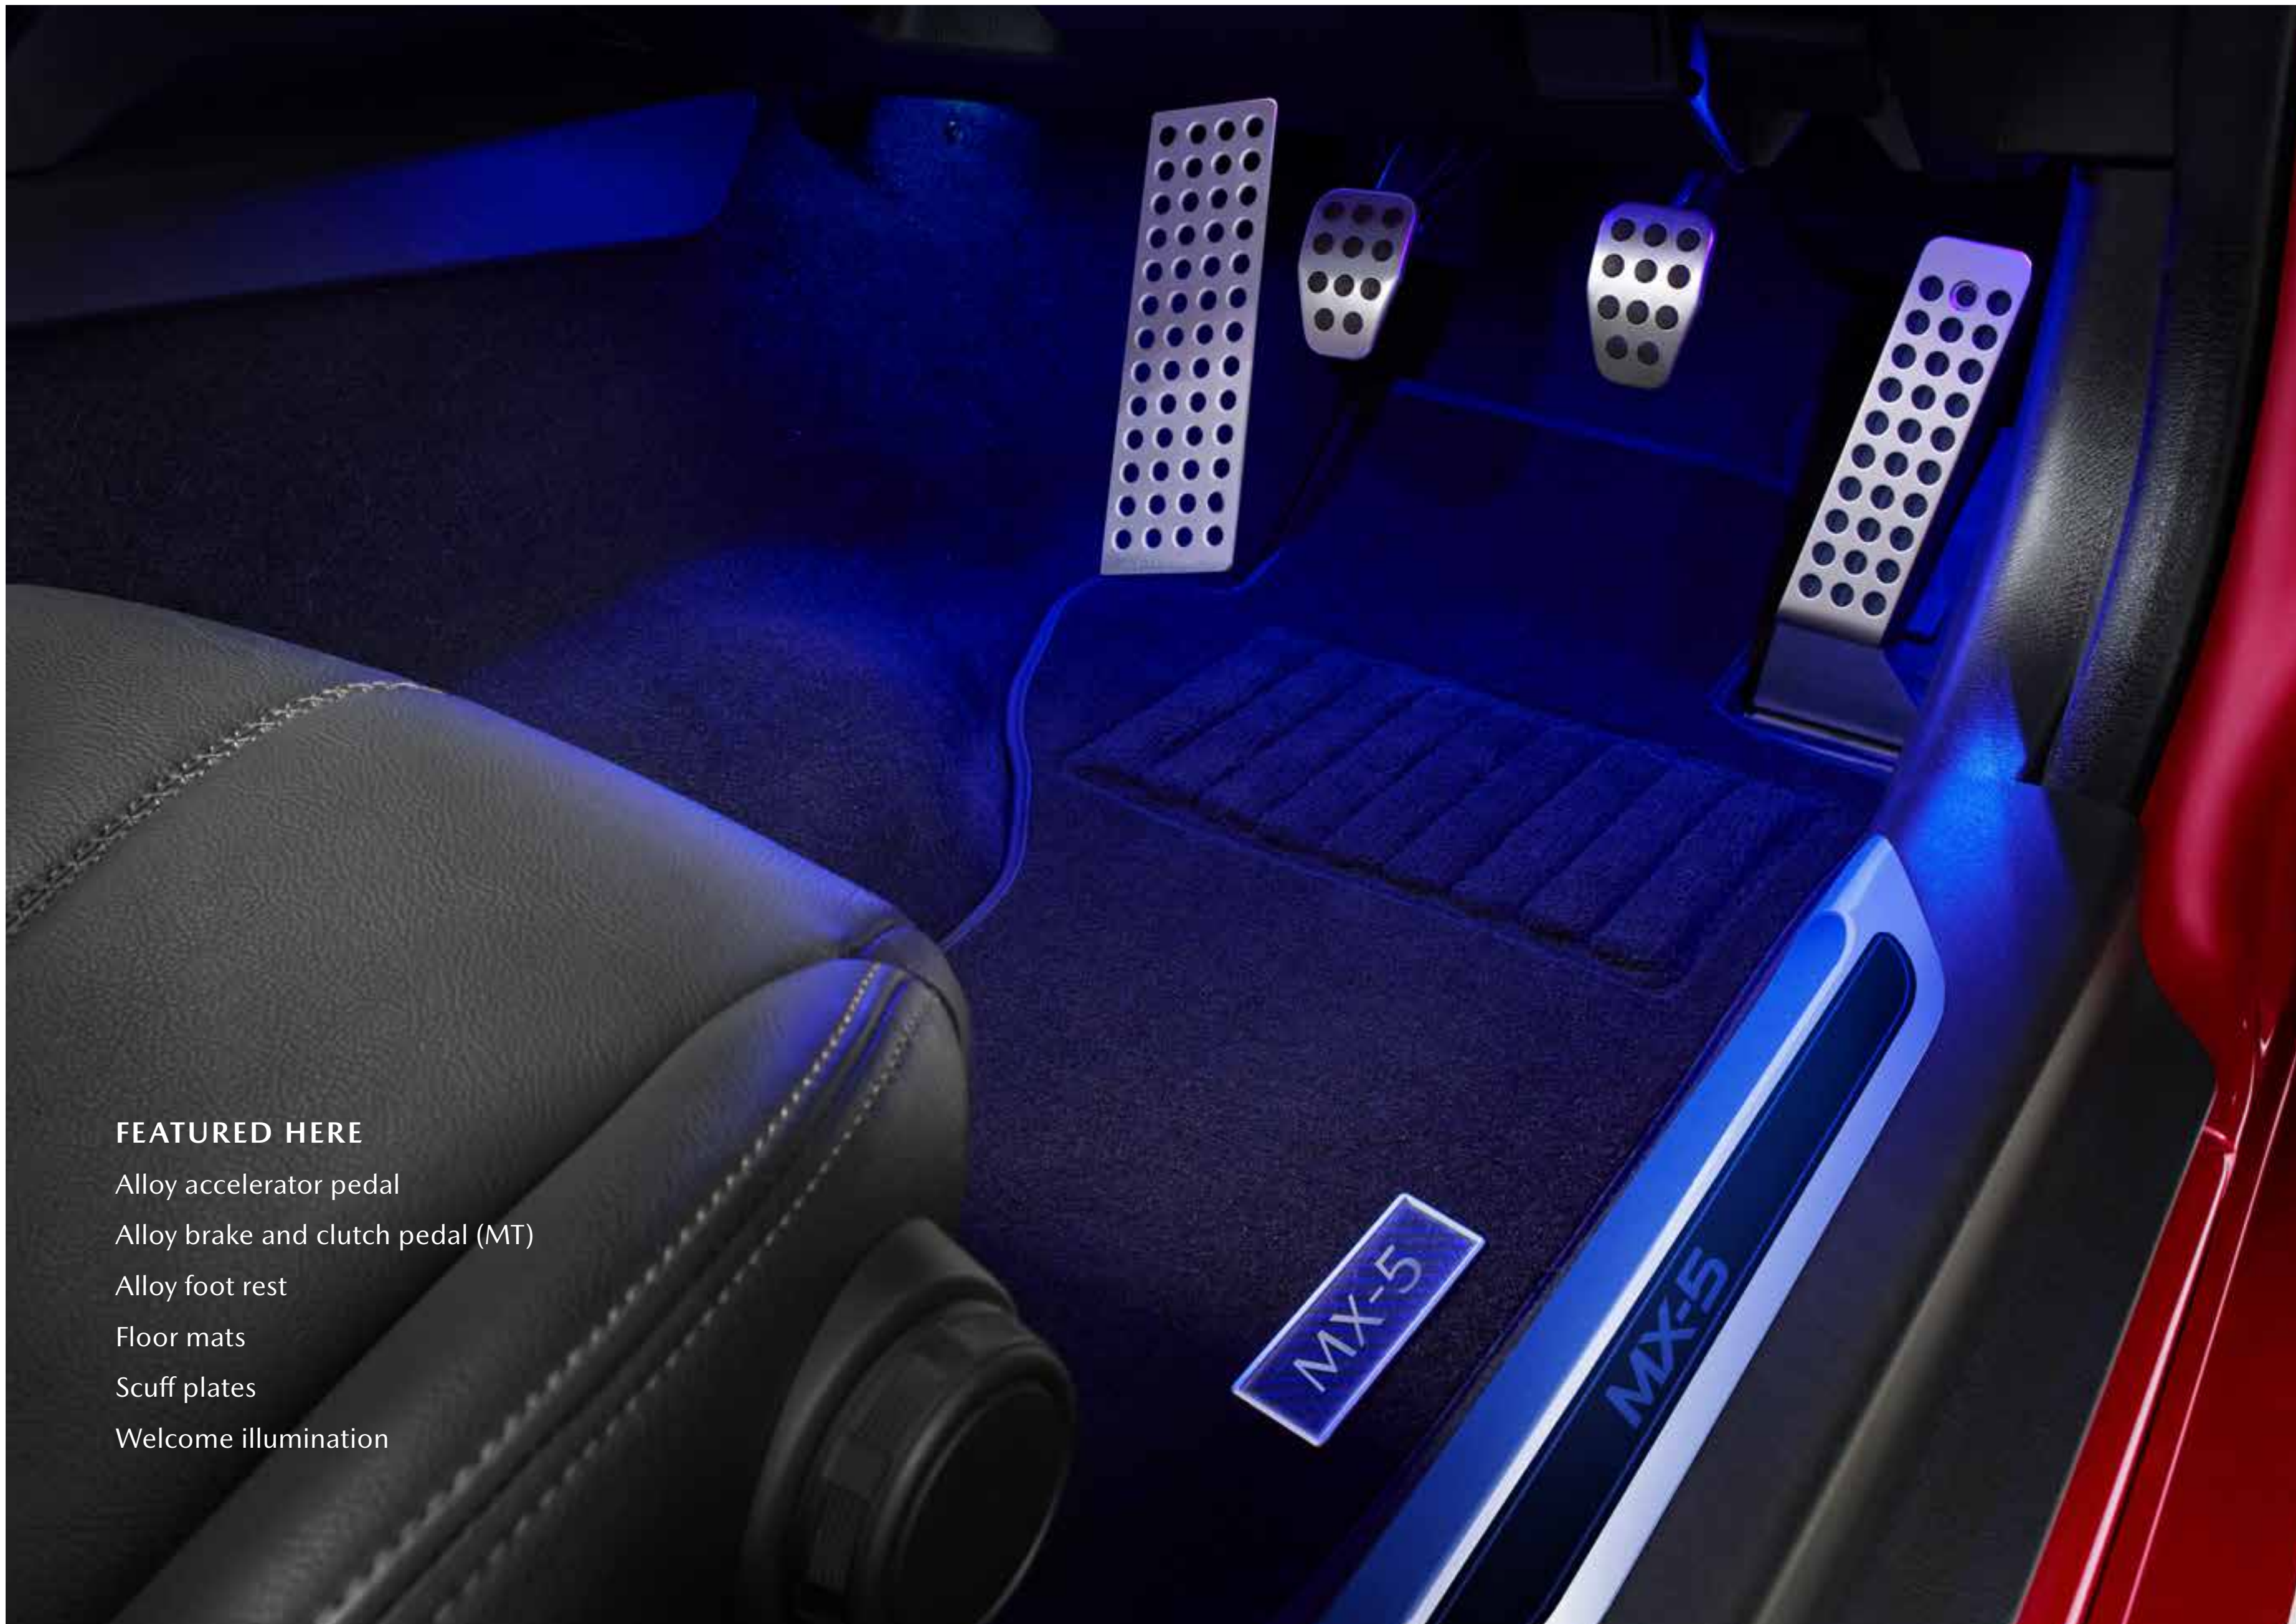

FEATURED HERE

- Alloy accelerator pedal
- Alloy brake and clutch pedal (MT)
- Alloy foot rest
- Floor mats
- Scuff plates
- Welcome illumination